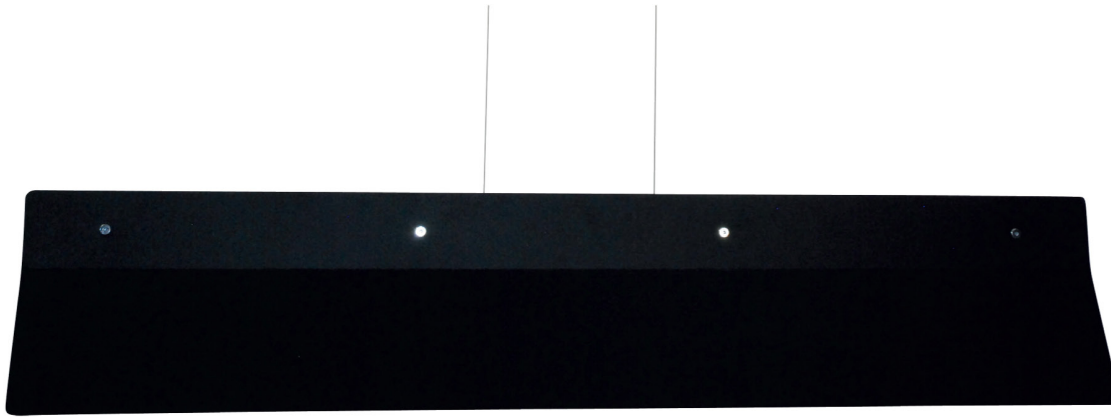

acoustic line l40

acoustic lighting
design by Grönlund

ACOUSTIC LINE 140 - PENDANT

Width 140 cm, depth 15 cm, \updownarrow 28 cm
24 W LED, 3000 K, 1750 lm,
Available also dimmable (TRIAC)
cord length 3 m
white canopy

1235-06-color number

Designer: Karl-Erik Grönlund

STANDARD COLORS OF ACOUSTIC FELT

501 off-white
502 light grey
503 dark grey
504 black

On special production acoustic felt can be upholstered by Gabriel Europost2 fabrics. There are dozens of color options.