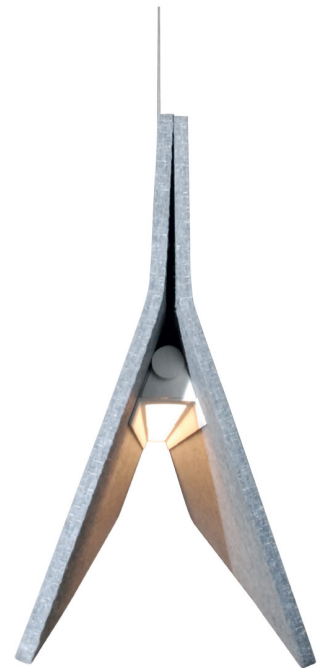

acoustic line l40

acoustic lighting
design by Grönlund

ACOUSTIC LINE 140 - PENDANT

Width 140 cm, depth 15 cm, \updownarrow 28 cm
24 W LED, 3000 K, 1750 lm,
Available also dimmable (TRIAC)
cord length 3 m
white canopy

1235-06-color number

Designer: Karl-Erik Grönlund

STANDARD COLORS OF ACOUSTIC FELT

501 off-white
502 light grey
503 dark grey
504 black

On special production acoustic felt can be upholstered by Gabriel Europost2 fabrics. There are dozens of color options.