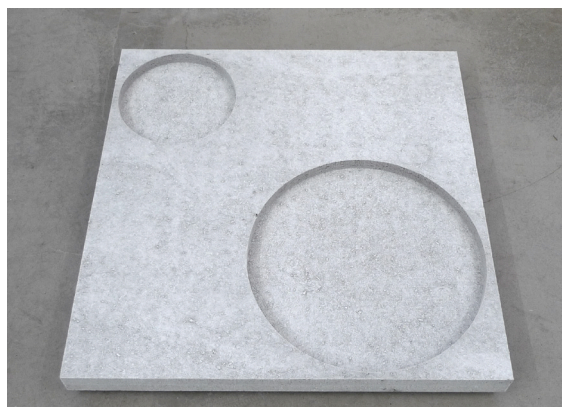

dots

acoustic art wallpanels
design by amsell berlin

Dots is a sound absorbing wall panel.

Materials:

Frameless peat fiber moss, 100 % natural and ecological material with extremely good acoustic properties (sound absorption class A)
or

aPerf is Frameless acoustic panels, made out of 25-aPerf® toxicologically harmless, mostly recycled polyester, 100 % recyclable and nonallergic.

Standard size: 60 x 60 x 4 cm

Both materials are available in a wide range of colour and pattern combinations.