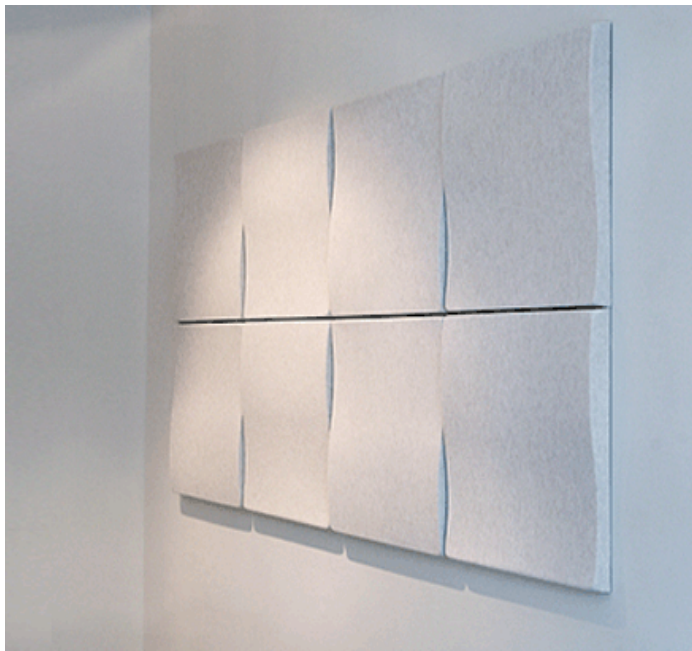

soften

acoustic wall panels

Soften provides a wide range of innovative acoustic panels and elements designed to provide enhanced interior appearance and excellent acoustic performance.

Mounting of the wallpanels is simple as no tools are required, they are attached with Velcro on smooth surfaces but can also be screwed to the wall.

The placement is easy to vary as required.

The material is recycled PET fabric and is available in standard colors white, light gray, dark gray and blue.

In addition to standard colors the panels can be covered with wool fabrics in the color scales Europost and Luna.

soften

acoustic wall panels

Material:

Acoustic panels:

Material is 100% polyester felt cloth

Manufactured without any solvent or other chemical substances

Material is recyclable

Acoustic absorption class according standard ISO 354:2003