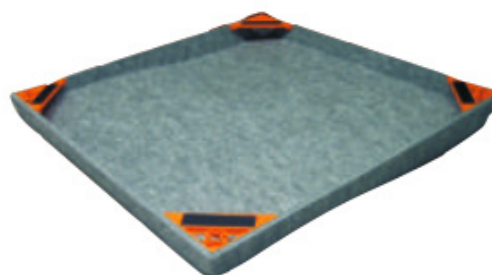

soften

acoustic wall panels

Material:

Acoustic panels:

Material is 100% polyester felt cloth

Manufactured without any solvent or other chemical substances

Material is recyclable

Acoustic absorption class according standard ISO 354:2003

No breakable parts

Acoustic filling:

Manufactured of recycled or new polyester material i recyclable

Fire safety classification acc.EN 1350-1:2002

Bs I, d0

Allergy-friendly

Manufactured in Finland

okko

www.okko.se

okko consulting ab, ml@okko.se, box 112 13, se-100 61 stockholm, phone +46 708 10 25 20